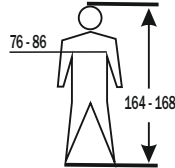

**artwork for
care-label for 3440
size XS + S**

ORDER-NR: XXXXXXXX

**4PROTECT®
WORKWEAR**

COLUMBUS

3440 WS Sweatshirt Größe: XS

2

EN ISO 20471:2013
+A1:2016

EN 13758-2
40+

EN 13758-2:2003
+A1:2006

76 - 86 164 - 168

Die Prüfergebnisse für Farbe und Leuchtdichte wurden nach 25 Pflegezyklen ermittelt.
The test results for colour and luminance had been determined after 25 washing-cycles.

25 x

UV-Schutzbekleidung: Sonnenstrahlung verursacht Hautschäden. Das Bekleidungsstück sorgt für UV-A + UV-B-Sonnenschutz. Es sind nur bedeckte Flächen geschützt. Der von diesem Gegenstand gebotene Schutz kann sich durch ständigen Gebrauch, beim Ausweiten oder im nassen Zustand verringern.
Warnschutzbekleidung: Das Bekleidungsstück muss sauber gehalten werden, um effektiv zu bleiben. Bei Verschmutzung oder Verblässen der Farbe muss es ersetzt werden.
Mit gleichen oder ähnlichen Farben waschen.
Bitte keinen Weichspüler oder Bleichmittel verwenden.
Im feuchten Zustand in Form ziehen, hängend trocknen.
Oberstoff: 65 % Polyester (recycled), 35 % Baumwolle

UV Protective Clothing: Solar radiation causes skin damage. This garment provides UV-A + UV-B-sun protection. Only covered areas are protected. The protection offered can be reduced by continuous use, in case of stretched or in wet condition.
High Visibility Warning Clothing: This garment must be kept clean to be effective. Replace if permanently stained or faded. Wash with same or similar colours.
Please do not use softener or bleaching.
Reshape while damp, line dry.
Shell fabric: 65 % polyester (recycled), 35 % cotton

BIG-Arbeitsschutz GmbH
Königsberger Str. 6, 21244 Buchholz, Germany
www.big-arbeitsschutz.de
Order-No.: XXXXXXXX
Produktion: xx/2023

Größe: XS

Größe: S