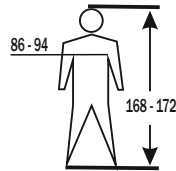

**artwork for
care-label for 3440
size XS + S**

ORDER-NR: XXXXXXXX

**4PROTECT®
WORKWEAR**

COLUMBUS

3440 WS Sweatshirt Größe: XS

2

EN ISO 20471:2013
+A1:2016

EN 13758-2
40+

EN 13758-2:2003
+A1:2006

76 - 86 164 - 168

Die Prüfergebnisse für Farbe und Leuchtdichte wurden nach 25 Pflegezyklen ermittelt.
The test results for colour and luminance had been determined after 25 washing-cycles.

25 x

UV-Schutzbekleidung: Sonnenstrahlung verursacht Hautschäden. Das Bekleidungsstück sorgt für UV-A + UV-B-Sonnenschutz. Es sind nur bedeckte Flächen geschützt. Der von diesem Gegenstand gebotene Schutz kann sich durch ständigen Gebrauch, beim Ausweiten oder im nassen Zustand verringern.
Warnschutzbekleidung: Das Bekleidungsstück muss sauber gehalten werden, um effektiv zu bleiben. Bei Verschmutzung oder Verblässen der Farbe muss es ersetzt werden.
Mit gleichen oder ähnlichen Farben waschen.
Bitte keinen Weichspüler oder Bleichmittel verwenden.
Im feuchten Zustand in Form ziehen, hängend trocknen.
Oberstoff: 65 % Polyester (recycled), 35 % Baumwolle

UV Protective Clothing: Solar radiation causes skin damage. This garment provides UV-A + UV-B-sun protection. Only covered areas are protected. The protection offered can be reduced by continuous use, in case of stretched or in wet condition.
High Visibility Warning Clothing: This garment must be kept clean to be effective. Replace if permanently stained or faded. Wash with same or similar colours.
Please do not use softener or bleaching.
Reshape while damp, line dry.
Shell fabric: 65 % polyester (recycled), 35 % cotton

BIG-Arbeitsschutz GmbH
Königsberger Str. 6, 21244 Buchholz, Germany
www.big-arbeitsschutz.de
Order-No.: XXXXXXXX
Produktion: xx/2023

Größe: XS

Größe: S