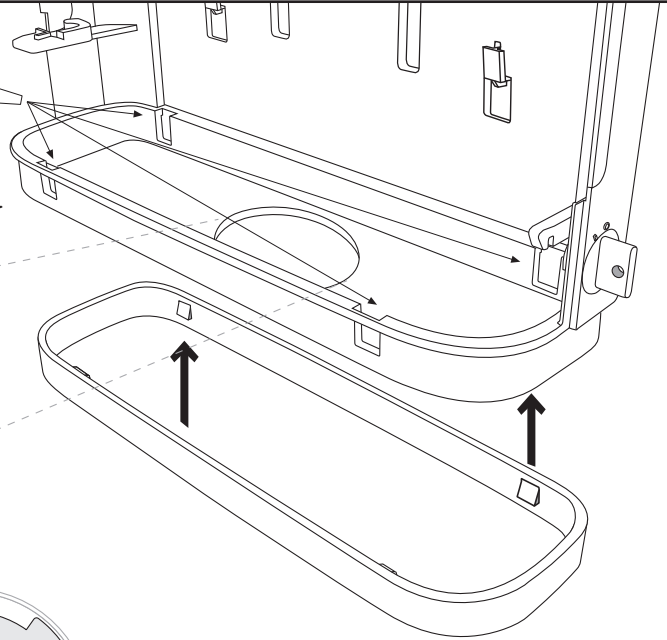

Item No.: **331000**

Included

- 4x 4x
- 6 mm 3,5 mm x 30 mm
- 2x 2x
- 1x Magic Ring

Tools required

-
-
-
- Ø 6 mm
- or
-

Assembly plate

hang and fix (inside)

Suitable for

Item No.: **331000**

Centrefeed Dispenser Plus Large

Design-ring

to remove,
use
screwdriver

Lock the plates

adjust the preferred plate
by rotating the plate anti
clockwise until it is snapped
to position

Plate for single paper sheets

funnel for single
sheet expense

screw on the
additional sleeve in
case of using paper
in 1ply

Plate for centrefeed rolls

nozzel points for maximal
amount of paper

Key-Lock

Standard Lock

Permanent Key

to adjust magic ring use
the red side in front to
lock the key