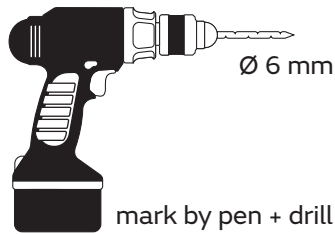

Item No.: **331000**

Included

- 4x 4x
- 6 mm 3,5 mm x 30 mm
- 2x 2x
- 1x Magic Ring

Tools required

-
-
-
- Ø 6 mm
- or
-

Assembly plate

hang and fix (inside)

Suitable for

Item No.: **331000**

Centrefeed Dispenser Plus Large

Design-ring

to remove,
use
screwdriver

Lock the plates

adjust the preferred plate
by rotating the plate anti
clockwise until it is snapped
to position

Plate for single paper sheets

funnel for single
sheet expense

screw on the
additional sleeve in
case of using paper
in 1ply

Plate for centrefeed rolls

nozzel points for maximal
amount of paper

Key-Lock

Standard Lock

Permanent Key

to adjust magic ring use
the red side in front to
lock the key