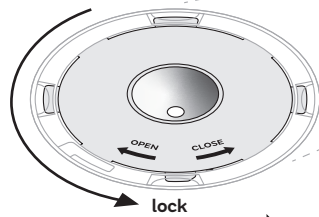

Item No.: **331000**

Centrefeed Dispenser Plus Large

Design-ring

to remove,
use
screwdriver

Lock the plates

adjust the preferred plate
by rotating the plate anti
clockwise until it is snapped
to position

Plate for single paper sheets

funnel for single
sheet expense

screw on the
additional sleeve in
case of using paper
in 1ply

Plate for centrefeed rolls

nozzel points for maximal
amount of paper

Key-Lock

Standard Lock

Permanent Key

to adjust magic ring use
the red side in front to
lock the key