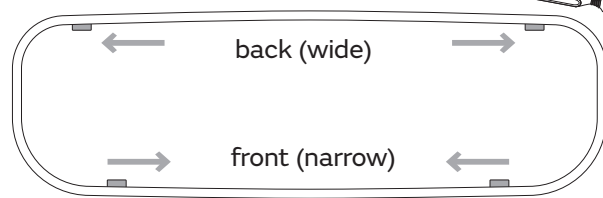

Item No.: **331000**

Included

- 4x 4x
- 6 mm 3,5 mm x 30 mm
- 2x 2x
- 1x Magic Ring

Tools required

-
-
-
- Ø 6 mm
- or
-

Assembly plate

hang and fix (inside)

Suitable for

Item No.: **331000**

Centrefeed Dispenser Plus Large

Design-ring

to remove,
use
screwdriver

Lock the plates

adjust the preferred plate
by rotating the plate anti
clockwise until it is snapped
to position

Plate for single paper sheets

funnel for single
sheet expense

screw on the
additional sleeve in
case of using paper
in 1ply

Plate for centrefeed rolls

nozzel points for maximal
amount of paper

Key-Lock

Standard Lock

Permanent Key

to adjust magic ring use
the red side in front to
lock the key