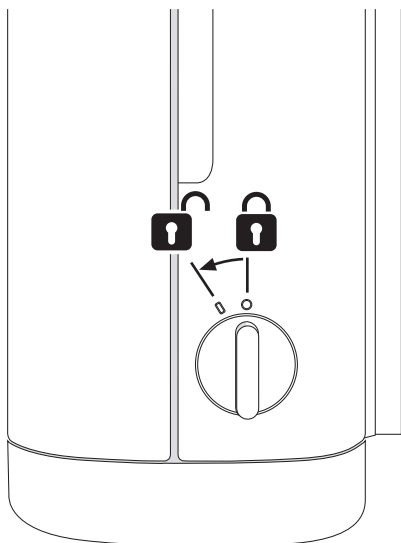

Item No.: **331000**

Included

- 4x 4x
- 6 mm 3,5 mm x 30 mm
- 2x 2x
- 1x Magic Ring

Tools required

-
-
-
- Ø 6 mm
- or
-

Assembly plate

hang and fix (inside)

Suitable for

Item No.: **331000**

Centrefeed Dispenser Plus Large

Design-ring

to remove,
use
screwdriver

Lock the plates

adjust the preferred plate
by rotating the plate anti
clockwise until it is snapped
to position

Plate for single paper sheets

funnel for single
sheet expense

screw on the
additional sleeve in
case of using paper
in 1ply

Plate for centrefeed rolls

nozzel points for maximal
amount of paper

Key-Lock

Standard Lock

Permanent Key

to adjust magic ring use
the red side in front to
lock the key