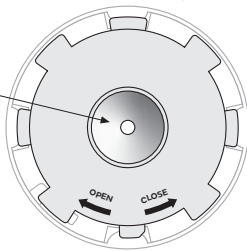

Item No.: **331000**

Centrefeed Dispenser Plus Large

Design-ring

to remove,
use
screwdriver

Lock the plates

adjust the preferred plate
by rotating the plate anti
clockwise until it is snapped
to position

Plate for single paper sheets

funnel for single
sheet expense

screw on the
additional sleeve in
case of using paper
in 1ply

Plate for centrefeed rolls

nozzel points for maximal
amount of paper

Key-Lock

Standard Lock

Permanent Key

to adjust magic ring use
the red side in front to
lock the key