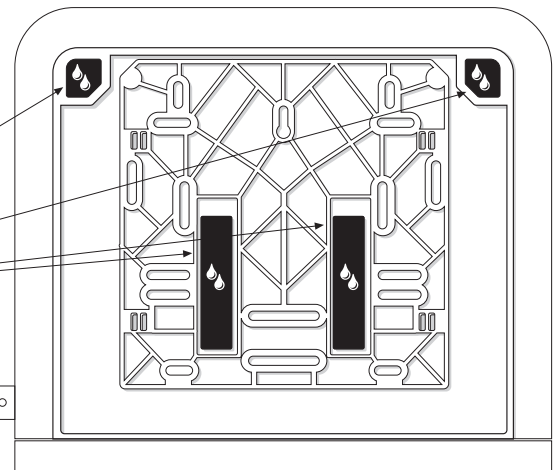

Item No.: **331000**

Included

- 4x 4x
- 6 mm 3,5 mm x 30 mm
- 2x 2x
- 1x Magic Ring

Tools required

-
-
-
- Ø 6 mm
- or
-

Assembly plate

hang and fix (inside)

Suitable for

Item No.: **331000**

Centrefeed Dispenser Plus Large

Design-ring

to remove,
use
screwdriver

Lock the plates

adjust the preferred plate
by rotating the plate anti
clockwise until it is snapped
to position

Plate for single paper sheets

funnel for single
sheet expense

screw on the
additional sleeve in
case of using paper
in 1ply

Plate for centrefeed rolls

nozzel points for maximal
amount of paper

Key-Lock

Standard Lock

Permanent Key

to adjust magic ring use
the red side in front to
lock the key