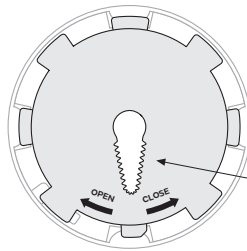

Item No.: **331000**

Centrefeed Dispenser Plus Large

Design-ring

to remove,
use
screwdriver

Lock the plates

adjust the preferred plate
by rotating the plate anti
clockwise until it is snapped
to position

Plate for single paper sheets

funnel for single
sheet expense

screw on the
additional sleeve in
case of using paper
in 1ply

Plate for centrefeed rolls

nozzel points for maximal
amount of paper

Key-Lock

Standard Lock

Permanent Key

to adjust magic ring use
the red side in front to
lock the key